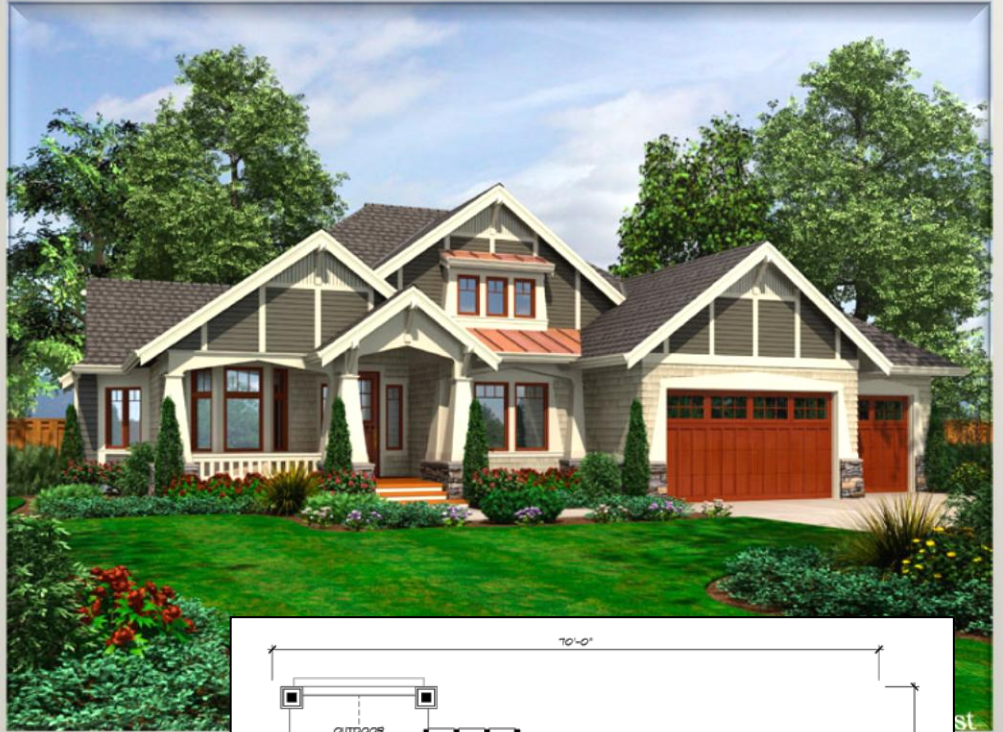

## BROWNBRIAR

- ✓ Ranch plan
- ✓ 1930 square feet
- ✓ 3 bedrooms
- ✓ 2.5 baths
- ✓ 3 car garage
- ✓ Full Basement

Schroetlin Custom Homes builds in all areas of Northern Colorado. We can build on your lot or we can help you find that perfect lot.

All plans can be modified to accommodate your needs. If you don't find a plan you like we can create a new plan based off your requirements and budget. Pricing can vary based off finishes, permit fees, soils conditions, etc. Contact us today for more information.