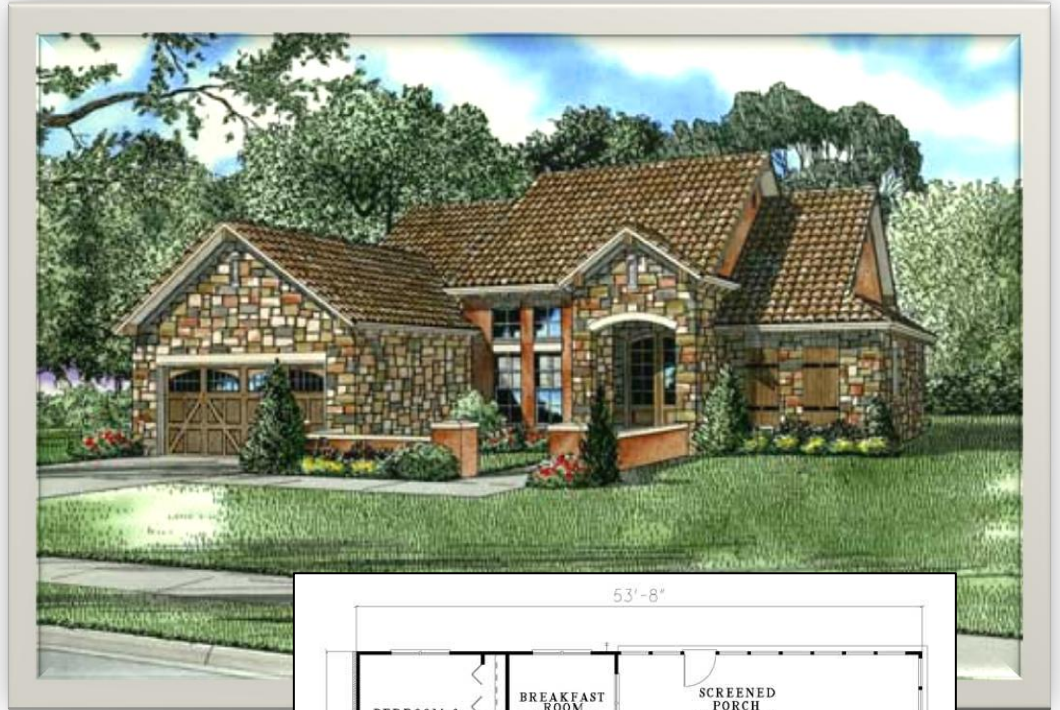

CARRERA

- ✓ Ranch plan
- ✓ 1796 square feet
- ✓ 3 bedrooms
- ✓ 2 baths
- ✓ 2 car garage
- ✓ Full Basement

Schroetlin Custom Homes builds in all areas of Northern Colorado. We can build on your lot or we can help you find that perfect lot.