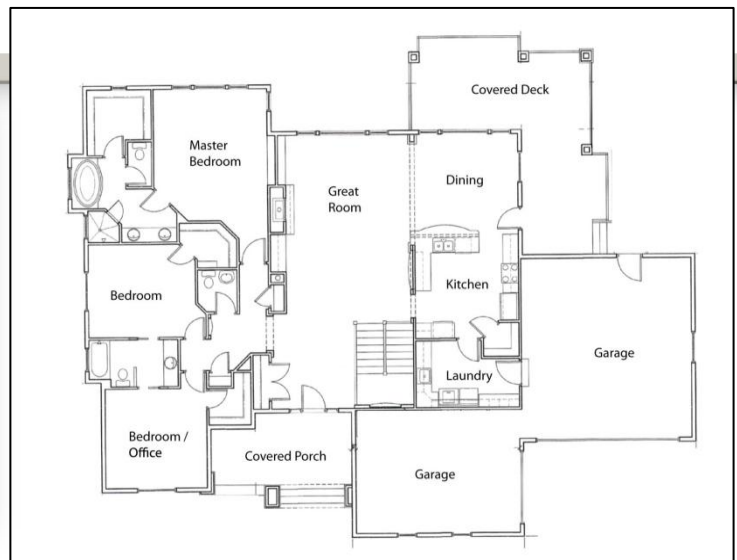

FALLGOLD

- ✓ Ranch plan
- ✓ 2,310 square feet
- ✓ 3 bedrooms
- ✓ 2.5 baths
- ✓ 3 car garage
- ✓ Full Basement

Schroetlin Custom Homes builds in all areas of Northern Colorado. We can build on your lot or we can help you find that perfect lot.