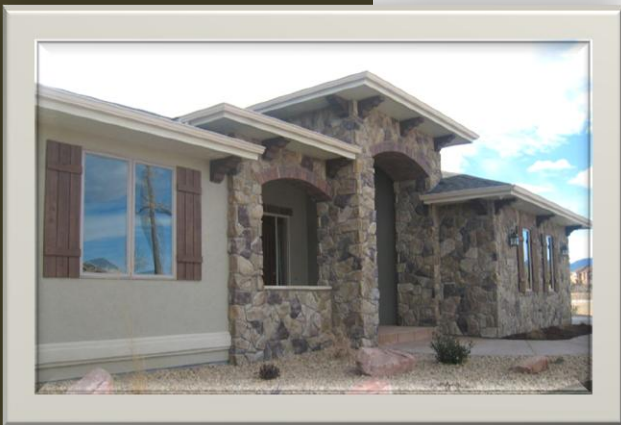

FALLGOLD

- ✓ Ranch plan
- ✓ 2,310 square feet
- ✓ 3 bedrooms
- ✓ 2.5 baths
- ✓ 3 car garage
- ✓ Full Basement

Schroetlin Custom Homes builds in all areas of Northern Colorado. We can build on your lot or we can help you find that perfect lot.