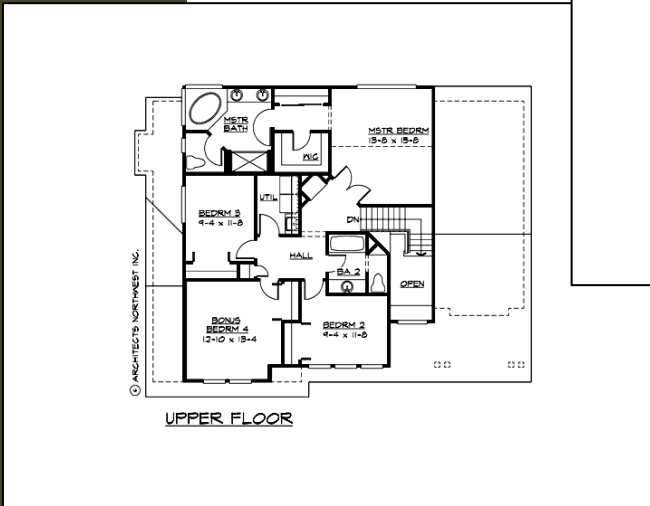

KELSO HEIGHTS

- ✓ Two Story plan
- ✓ 2,415 finished sq ft
- ✓ 1,230 sq ft – main
- ✓ 1,185 sq ft - upper
- ✓ 3 bedrooms
- ✓ 2.5 baths
- ✓ 2 or 3 car garage
- ✓ Full Basement

phone: (970) 566-7742
 email: info@schroetlin.com
 website: www.schroetlin.com