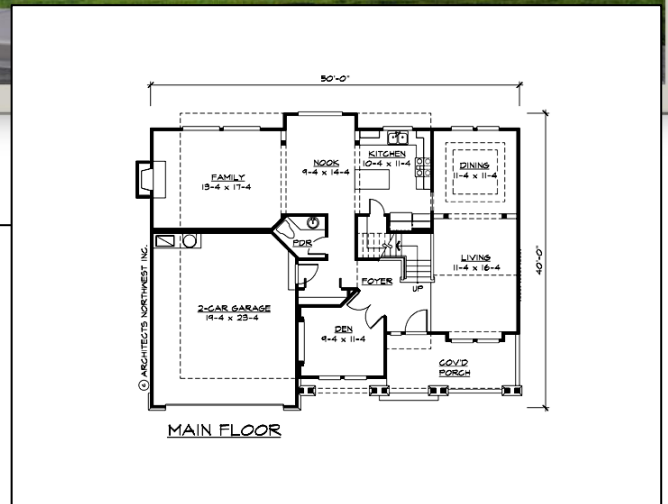

KELSO HEIGHTS

- ✓ Two Story plan
- ✓ 2,415 finished sq ft
- ✓ 1,230 sq ft – main
- ✓ 1,185 sq ft - upper
- ✓ 3 bedrooms
- ✓ 2.5 baths
- ✓ 2 or 3 car garage
- ✓ Full Basement

phone: (970) 566-7742
 email: info@schroetlin.com
 website: www.schroetlin.com