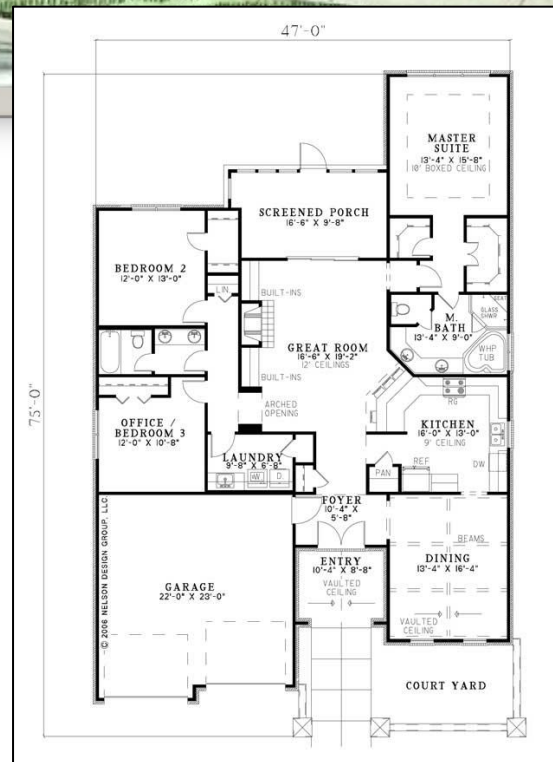

## LA ROCCA

- ✓ Ranch plan
- ✓ 1943 square feet
- ✓ 3 bedrooms
- ✓ 2 baths
- ✓ 2 or 3 car garage
- ✓ Full Basement

Schroetlin Custom Homes builds in all areas of Northern Colorado. We can build on your lot or we can help you find that perfect lot.