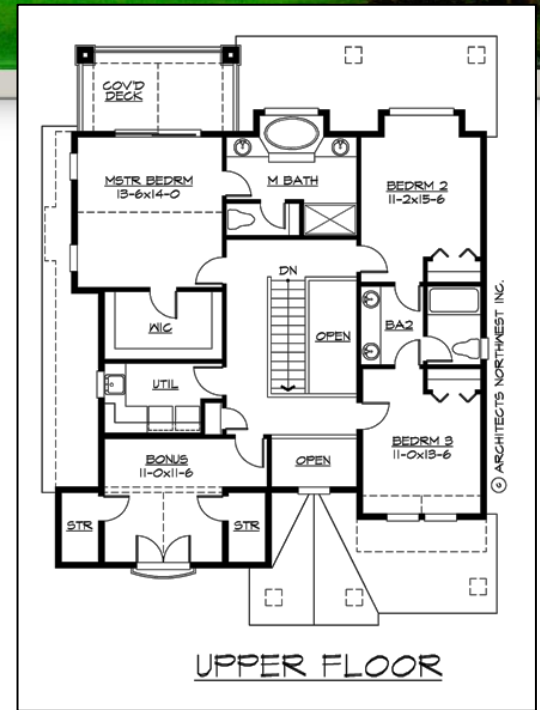

# NORWOOD

- ✓ Two Story plan
- ✓ 2,387 finished sq ft
- ✓ 1,123 sq ft – main
- ✓ 1,264 sq ft - upper
- ✓ 3 bedrooms
- ✓ 2.5 baths
- ✓ 2 or 3 car garage
- ✓ Full Basement

Schroetlin Custom Homes builds in all areas of Northern Colorado. We can build on your lot or we can help you find that perfect lot.