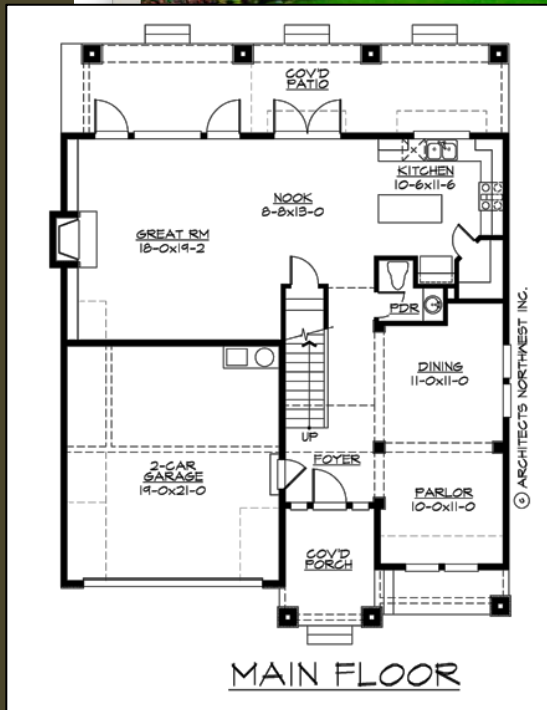

# NORWOOD

- ✓ Two Story plan
- ✓ 2,387 finished sq ft
- ✓ 1,123 sq ft – main
- ✓ 1,264 sq ft - upper
- ✓ 3 bedrooms
- ✓ 2.5 baths
- ✓ 2 or 3 car garage
- ✓ Full Basement

Schroetlin Custom Homes builds in all areas of Northern Colorado. We can build on your lot or we can help you find that perfect lot.