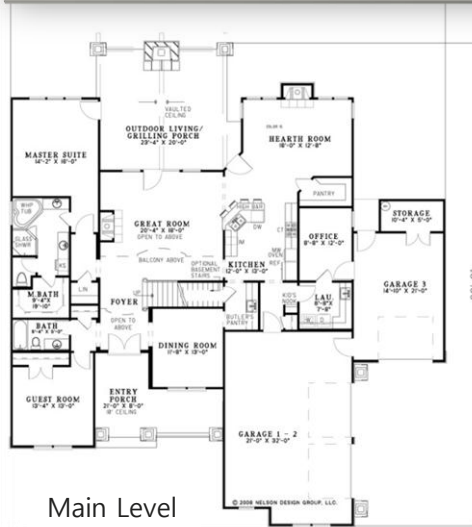

# OVERLOOK MOUNTAIN

- ✓ Two story plan
- ✓ 3,600 finished sq ft
- ✓ 2,351 sq ft – main
- ✓ 1,249 sq ft - upper
- ✓ 4 bedrooms
- ✓ 3 baths
- ✓ 3 car garage
- ✓ Full Basement

phone: (970) 566-7742  
 email: info@schroetlin.com  
 website: www.schroetlin.com