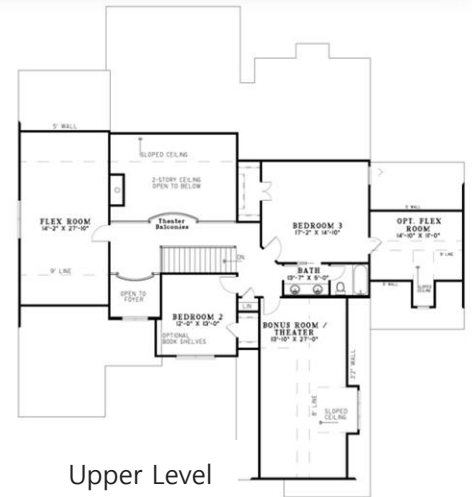

# OVERLOOK MOUNTAIN

- ✓ Two story plan
- ✓ 3,600 finished sq ft
- ✓ 2,351 sq ft – main
- ✓ 1,249 sq ft - upper
- ✓ 4 bedrooms
- ✓ 3 baths
- ✓ 3 car garage
- ✓ Full Basement

phone: (970) 566-7742  
 email: info@schroetlin.com  
 website: www.schroetlin.com