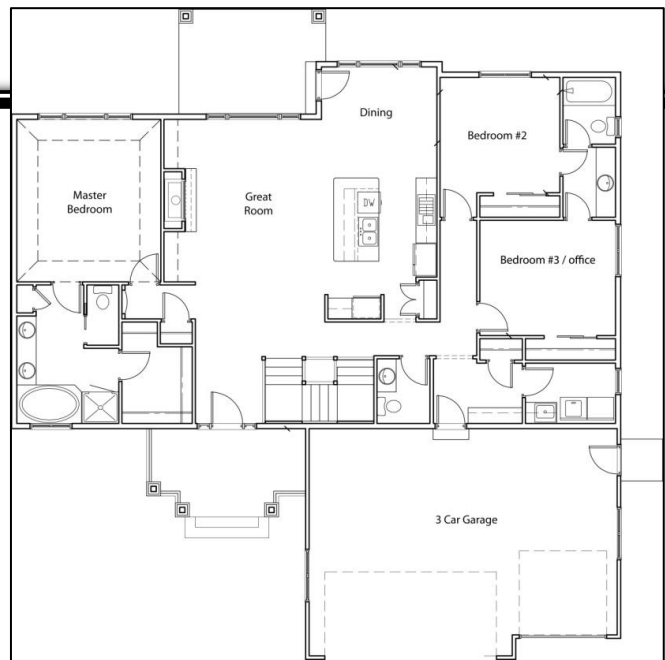

PORTLAND

- ✓ Ranch plan
- ✓ 1868 square feet
- ✓ 3 bedrooms
- ✓ 2.5 baths
- ✓ 3 car garage
- ✓ Covered front porch or optional courtyard
- ✓ Full Basement

Schroetlin Custom Homes builds in all areas of Northern Colorado. We can build on your lot or we can help you find that perfect lot.