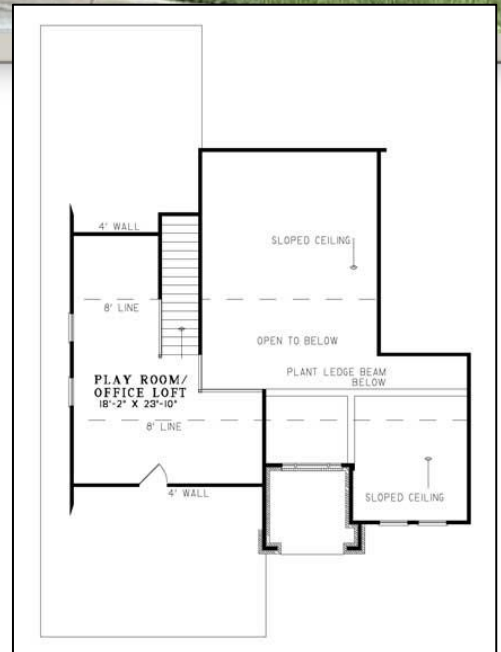

SIENA

- ✓ Ranch plan with loft
- ✓ 2,507 finished sq ft
- ✓ 2,186 sq ft – main
- ✓ 321 sq ft – loft
- ✓ 4 bedrooms
- ✓ 2.5 baths
- ✓ 2 or 3 car garage
- ✓ Loft is optional
- ✓ Full Basement

phone: (970) 566-7742
 email: info@schroetlin.com
 website: www.schroetlin.com