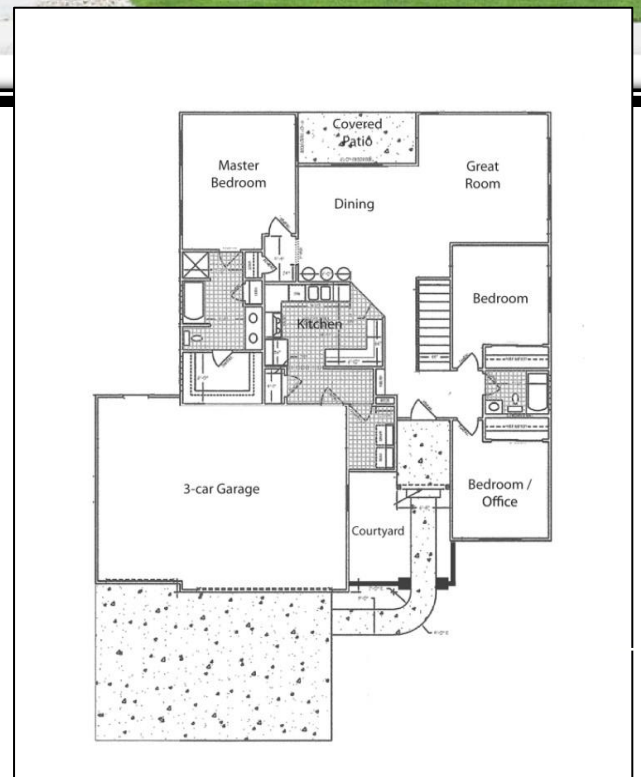

WOLCOTT

- ✓ Ranch plan
- ✓ 1720 square feet
- ✓ 3 bedrooms
- ✓ 2 baths
- ✓ 3 car garage
- ✓ Front courtyard
- ✓ Large covered patio
- ✓ Full Basement

Schroetlin
CUSTOM HOMES

phone: (970) 566-7742

email: info@schroetlin.com