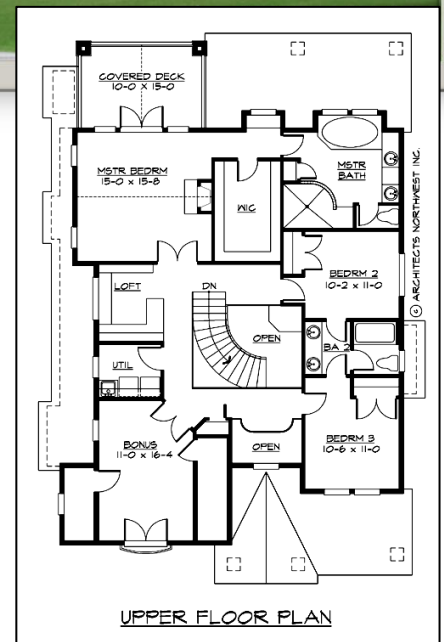

WOODLAND GLEN

- ✓ Two Story plan
- ✓ 2,823 finished sq ft
- ✓ 1,400 sq ft – main
- ✓ 1,423 sq ft - upper
- ✓ 4 bedrooms
- ✓ 2.5 baths
- ✓ 2 or 3 car garage
- ✓ Full Basement

Schroetlin Custom Homes builds in all areas of Northern Colorado. We can build on your lot or we can help you find that perfect lot.