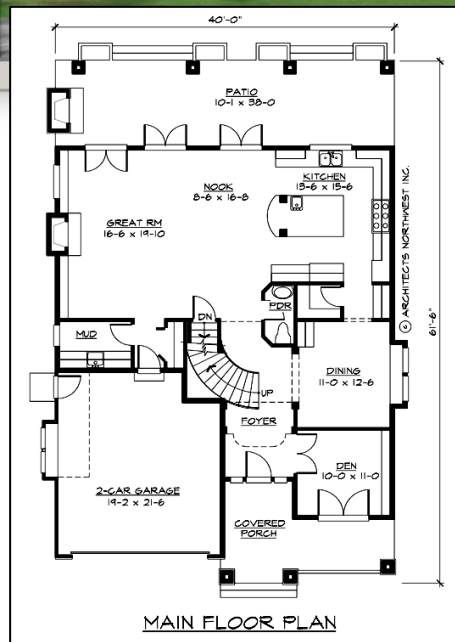

WOODLAND GLEN

- ✓ Two Story plan
- ✓ 2,823 finished sq ft
- ✓ 1,400 sq ft – main
- ✓ 1,423 sq ft - upper
- ✓ 4 bedrooms
- ✓ 2.5 baths
- ✓ 2 or 3 car garage
- ✓ Full Basement

Schroetlin Custom Homes builds in all areas of Northern Colorado. We can build on your lot or we can help you find that perfect lot.